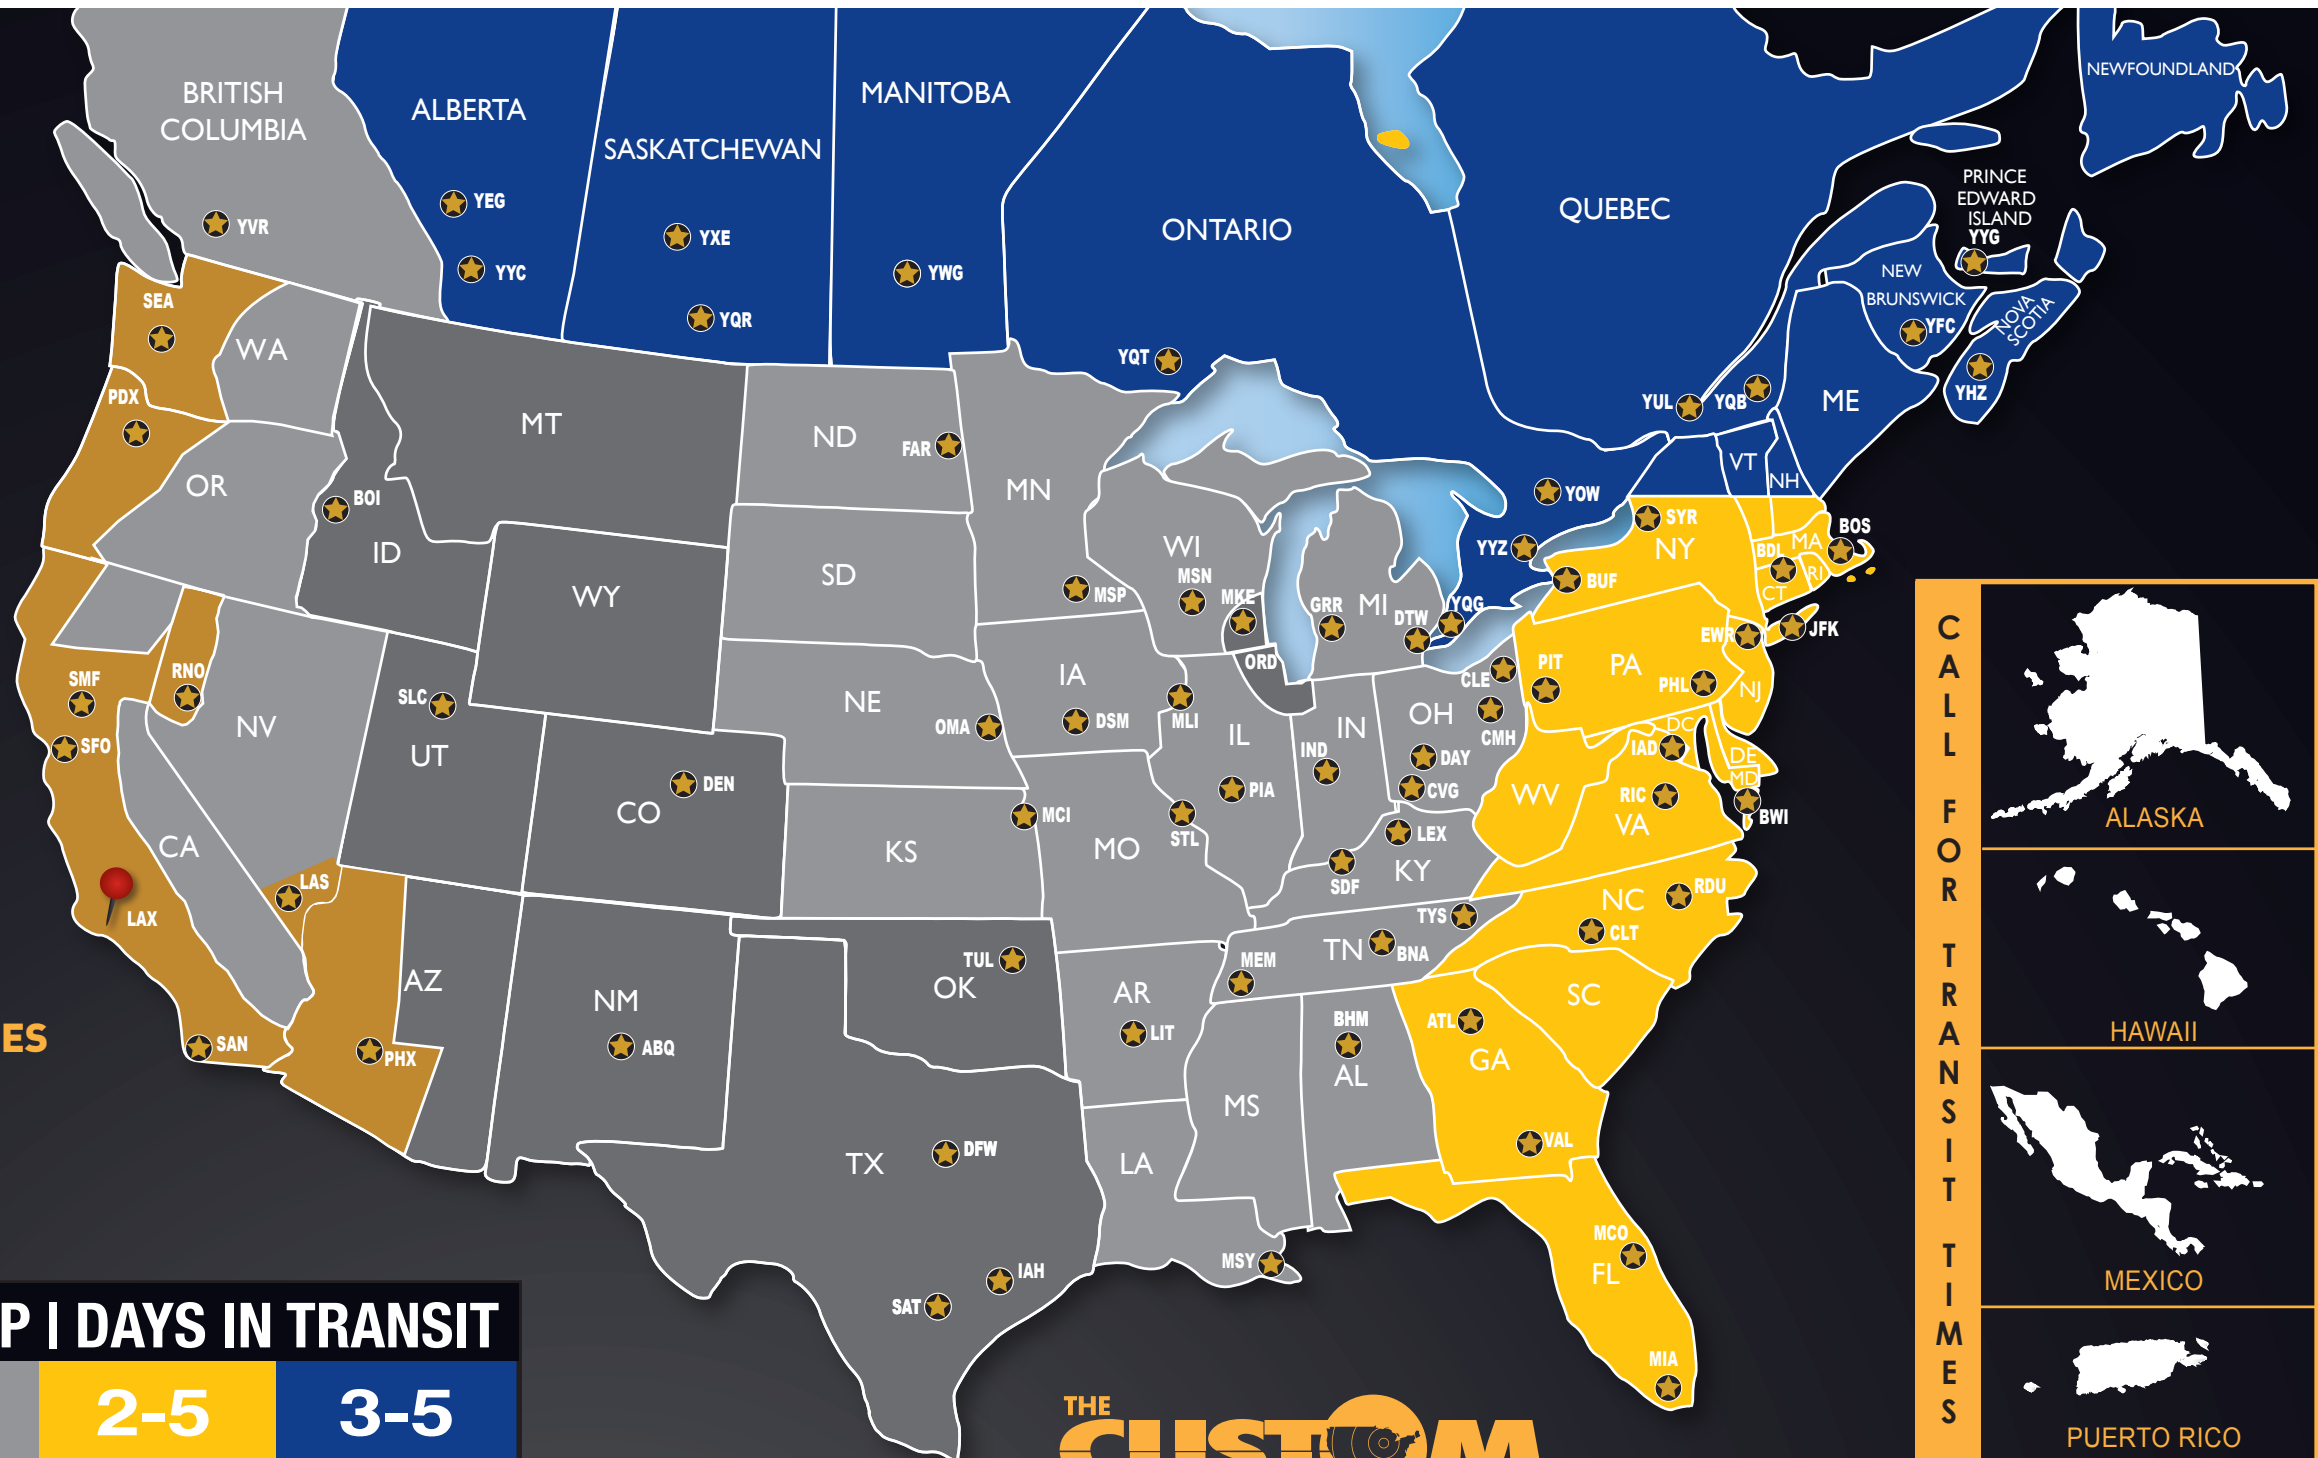

shipquick.com | 888.602.4273

The Custom Companies, Inc. was founded in 1986 and has been providing world-class service to the most loyal customers in the industry.

“TO PROVIDE A BROAD BASE OF TRANSPORTATION SOLUTIONS FOR OUR CUSTOMERS.”

customco.com

THE FULL SERVICE TRANSPORTATION COMPANY.

LTL SERVICE PROVIDED TO 100% OF NORTH AMERICA INCLUDING ALASKA, CANADA, HAWAII, MEXICO AND PUERTO RICO.

- 50 STATE LTL
 - AIR FREIGHT
 - DEDICATED CONTRACT CARTAGE
 - EXPEDITED GROUND SERVICES
 - HOT-SHOT SERVICES
 - INTERMODAL SERVICES
 - LOCAL CARTAGE
 - LOGISTICS MANAGEMENT
 - MAIL DISTRIBUTION SERVICES
 - PICK & PACK SERVICES
 - FULL & PARTIAL TRUCKLOAD
 - SERVICES WITHIN NORTH AMERICA
 - INCLUDING DRY VANS, REFERS,
 - FLATBEDS & DROPDECKS
 - WAREHOUSING & DISTRIBUTION
 - DISCOUNT APPLICABLE TO ALL 48 STATES WITHIN THE U.S.
- ★ 76 DISTRIBUTION CENTERS

LOS ANGELES TRANSIT MAP | DAYS IN TRANSIT

1-3	2-3	2-4	2-5	3-5
-----	-----	-----	-----	-----

*DAYS IN TRANSIT VARY DEPENDING ON DAY OF SHIPPING